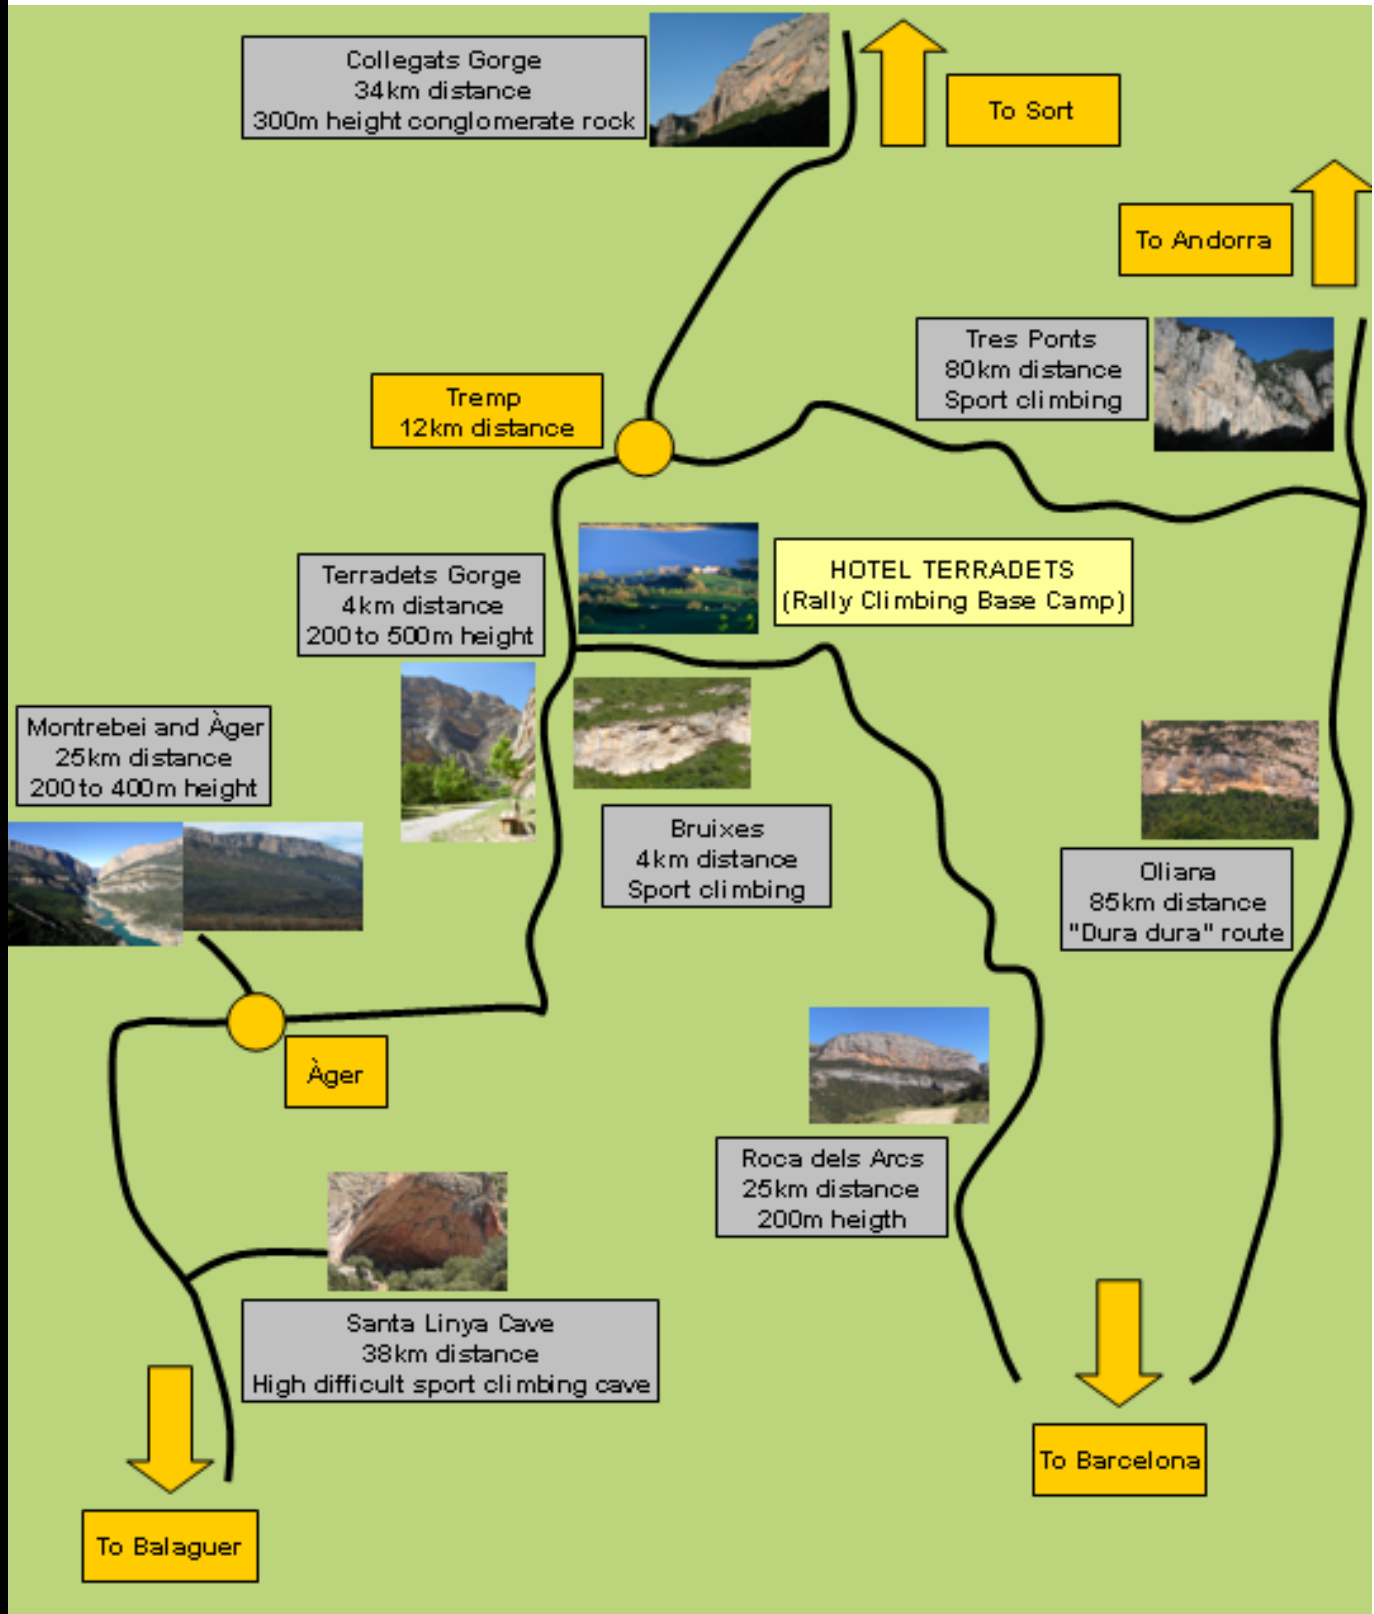

Collabora:

HOTEL TERRADETS: Base Camp

Best place for the Climbing Village

Good climbing areas around the Base Camp

SANTA LINYA CAVE: 100 esports climbing routes

About 50 routes up to 8° until 9b

VILANOVA DE MEIÀ

200 mts nice grey rock with bolted routes and mixed trad climbing routes

OLIANA, Rumbau wall: The wall of "La dura dura" route

LES BRUIXES WALL, Sport Climbing in Terradets Gorge

BAGASSES WALL, The Rally 12h Climbing Wall (500 mts)