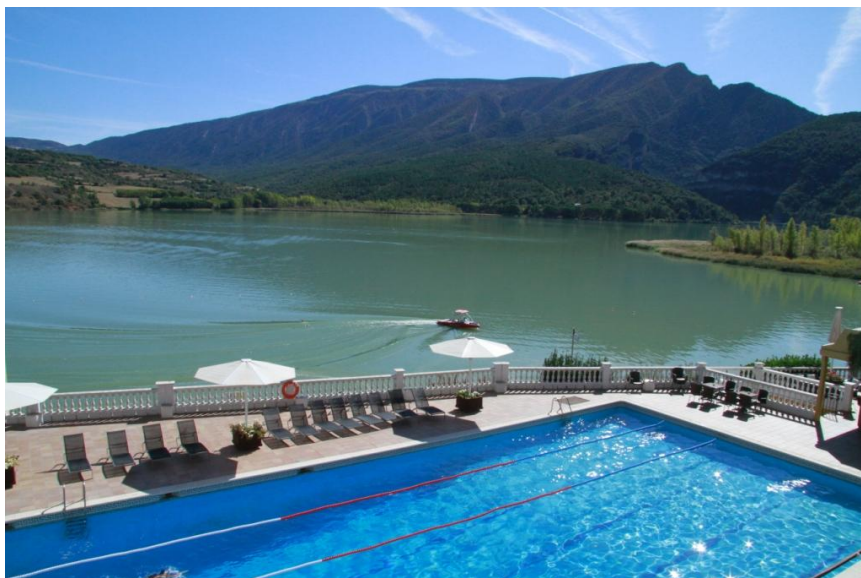

Collabora:

HOTEL TERRADETS: Base Camp

Best place for the Climbing Village

Good climbing areas around the Base Camp

SANTA LINYA CAVE: 100 esports climbing routes

About 50 routes up to 8° until 9b

VILANOVA DE MEIÀ